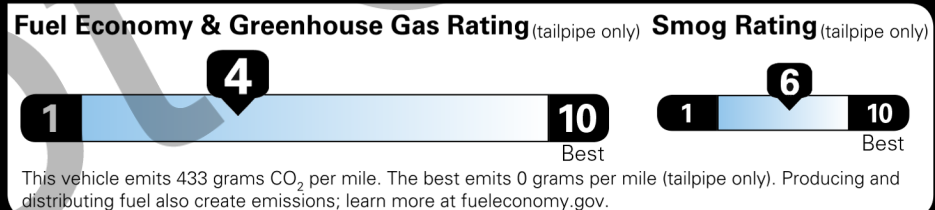

GOVERNMENT 5-STAR SAFETY RATINGS

Overall Vehicle Score ★★★★★
Based on the combined ratings of frontal, side and rollover.
Should ONLY be compared to other vehicles of similar size and weight.

Frontal Crash Driver Passenger ★★★★★
Based on the risk of injury in a frontal impact.
Should ONLY be compared to other vehicles of similar size and weight.

Side Crash Front seat Rear seat ★★★★★★
Based on the risk of injury in a side impact.

Rollover ★★★★★
Based on the risk of rollover in a single-vehicle crash.

Star ratings range from 1 to 5 stars (★★★★★) with 5 being the highest.
Source: National Highway Traffic Safety Administration (NHTSA)
www.safercar.gov or 1-888-327-4236

EPA DOT Fuel Economy and Environment

Gasoline Vehicle

Fuel Economy
21 MPG
Small Pickups range from 20 to 38 MPG. The best vehicle rates 146 MPGe.
19 23
combined city/hwy city highway
4.8 gallons per 100 miles

You spend $3,250
more in fuel costs over 5 years compared to the average new vehicle.

Annual fuel COST
$2,350

Actual results will vary for many reasons, including driving conditions and how you drive and maintain your vehicle. The average new vehicle gets 29 MPG and costs $8,500 to fuel over 5 years. Cost estimates are based on 15,000 miles per year at $3.30 per gallon. MPGe is miles per gasoline gallon equivalent. Vehicle emissions are a significant cause of climate change and smog.

fuel economy.gov
Calculate personalized estimates and compare vehicles

MANUFACTURER'S SUGGESTED RETAIL PRICE[†] **$44,315.00**

[†]Manufacturer's suggested retail price excludes delivery processing and handling fees, license and title fees, applicable federal, state and local taxes, and dealer and distributor options and accessories.

36 month/36,000-mile limited warranty on all Southeast Toyota Distributors, LLC options, contact your local Toyota dealership for more information.

TOTAL DISTRIBUTOR'S OPTIONS	$ 1,156.00
DELIVERY, PROCESSING AND HANDLING FEE	1,745.00
DESTINATION FUEL SURCHARGE	0.00
TOTAL SUGGESTED RETAIL PRICE	$ 47,216.00

DELIVERED BY TRUCK TO: 32141

MODERN TOYOTA OF BOONE
225 MODERN DRIVE
BOONE, NC 28607

E115